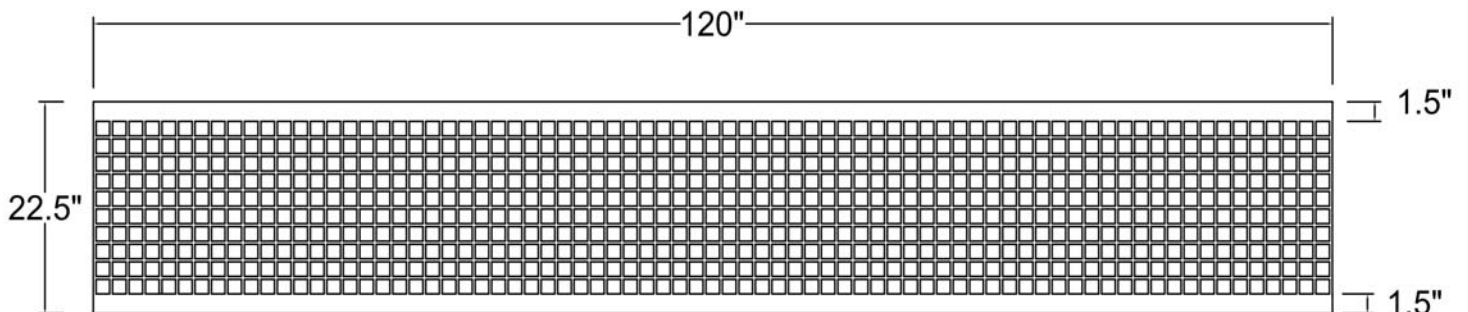

Part Number	Thickness (in)	Resin	Surface	Color	Width (in)	Length (ft)	Availability
MT1515-PP-DGY-2210	1.5	Premium Polyester	Gritted	Dark Gray	22	10	Stock
MT1515-PP-Y-2210	1.5	Premium Polyester	Gritted	Yellow	22	10	Stock
MT1516-PP-DGY-2210	1.5	Premium Polyester	Gritted	Dark Gray	22	10	Non Stock
MT1516-PP-Y-2210	1.5	Premium Polyester	Gritted	Yellow	22	10	Non Stock